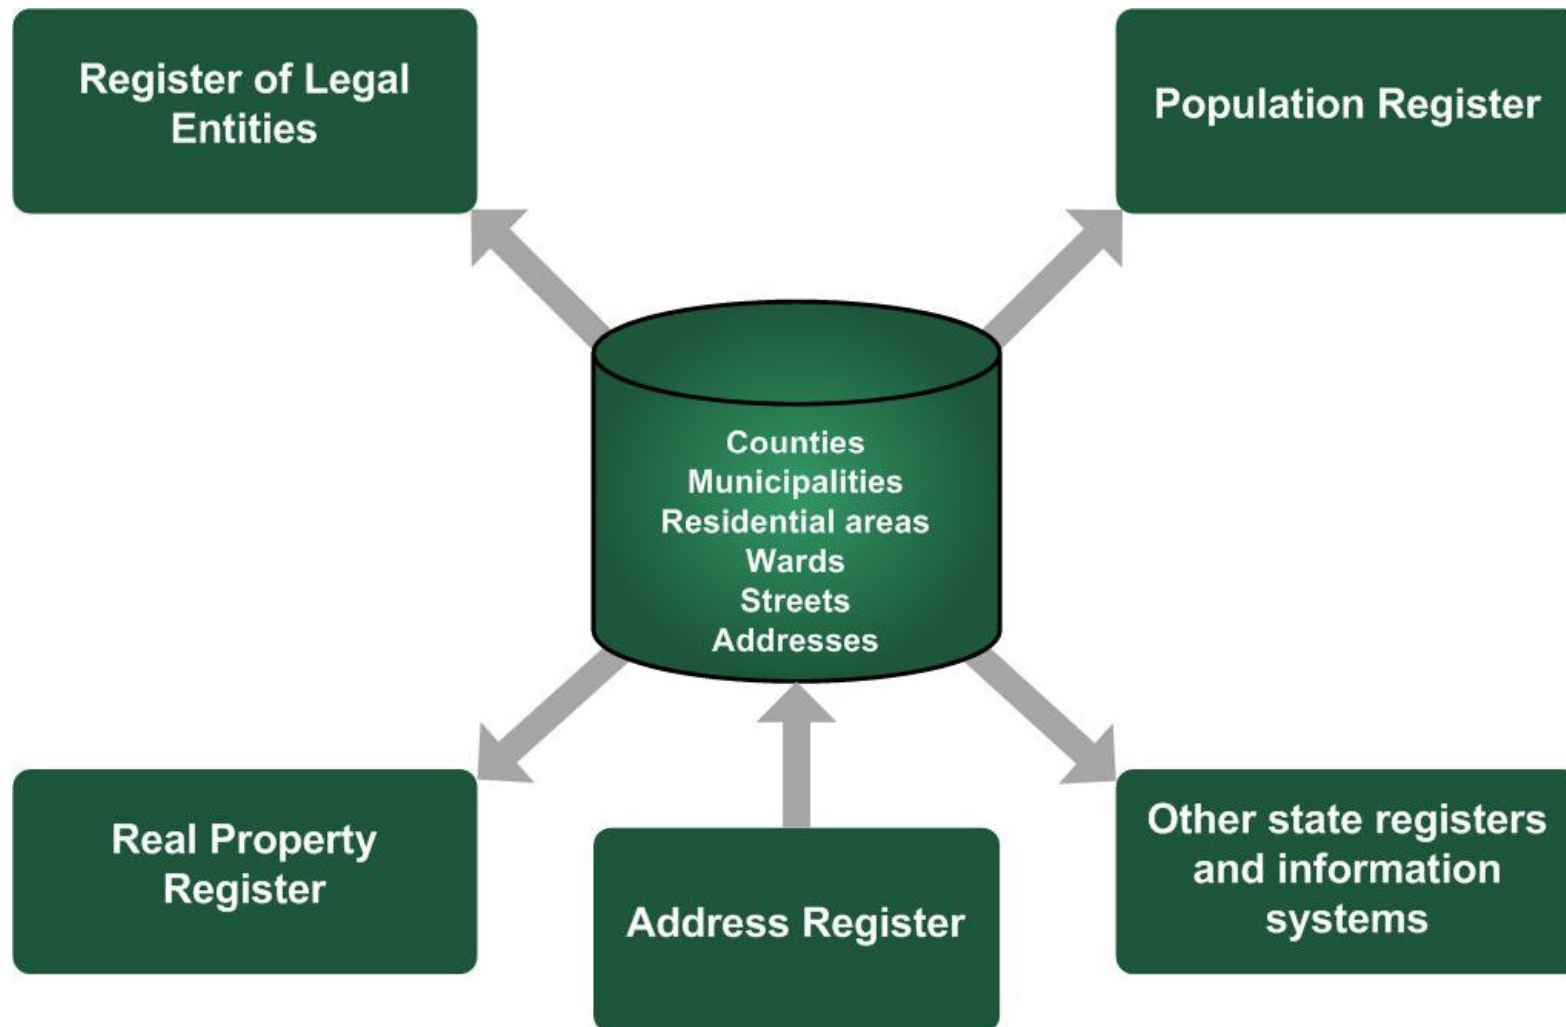

PROVIDERS OF THE ADDRESS REGISTER DATA

- **Ministry of the Interior**
- **State institutions**
- **Municipalities**
- **Provider of universal postal services**

ADDRESS REGISTER OBJECTS

Counties (10)

Municipalities (60)

Wards (549)

Residential areas (21497)

Streets (27312)

Addresses (1292225)

ADDRESS REGISTER IN THE SYSTEM OF STATE REGISTERS

THE WAY THE OFFICIAL NAMES OF RESIDENTIAL AREAS ARE FORMED

Types of residential areas provided for in legal acts:

- city;
- town;
- village.

A PROBLEM RELATED TO THE OFFICIAL NAMES OF RESIDENTIAL AREAS

Types of residential areas in the Address Register:

- City – 103;
- Town – 249;
- Village – 19376;
- **Single-homestead – 1727;**
- **Railway station – 41;**
- **Settlement – 1.**