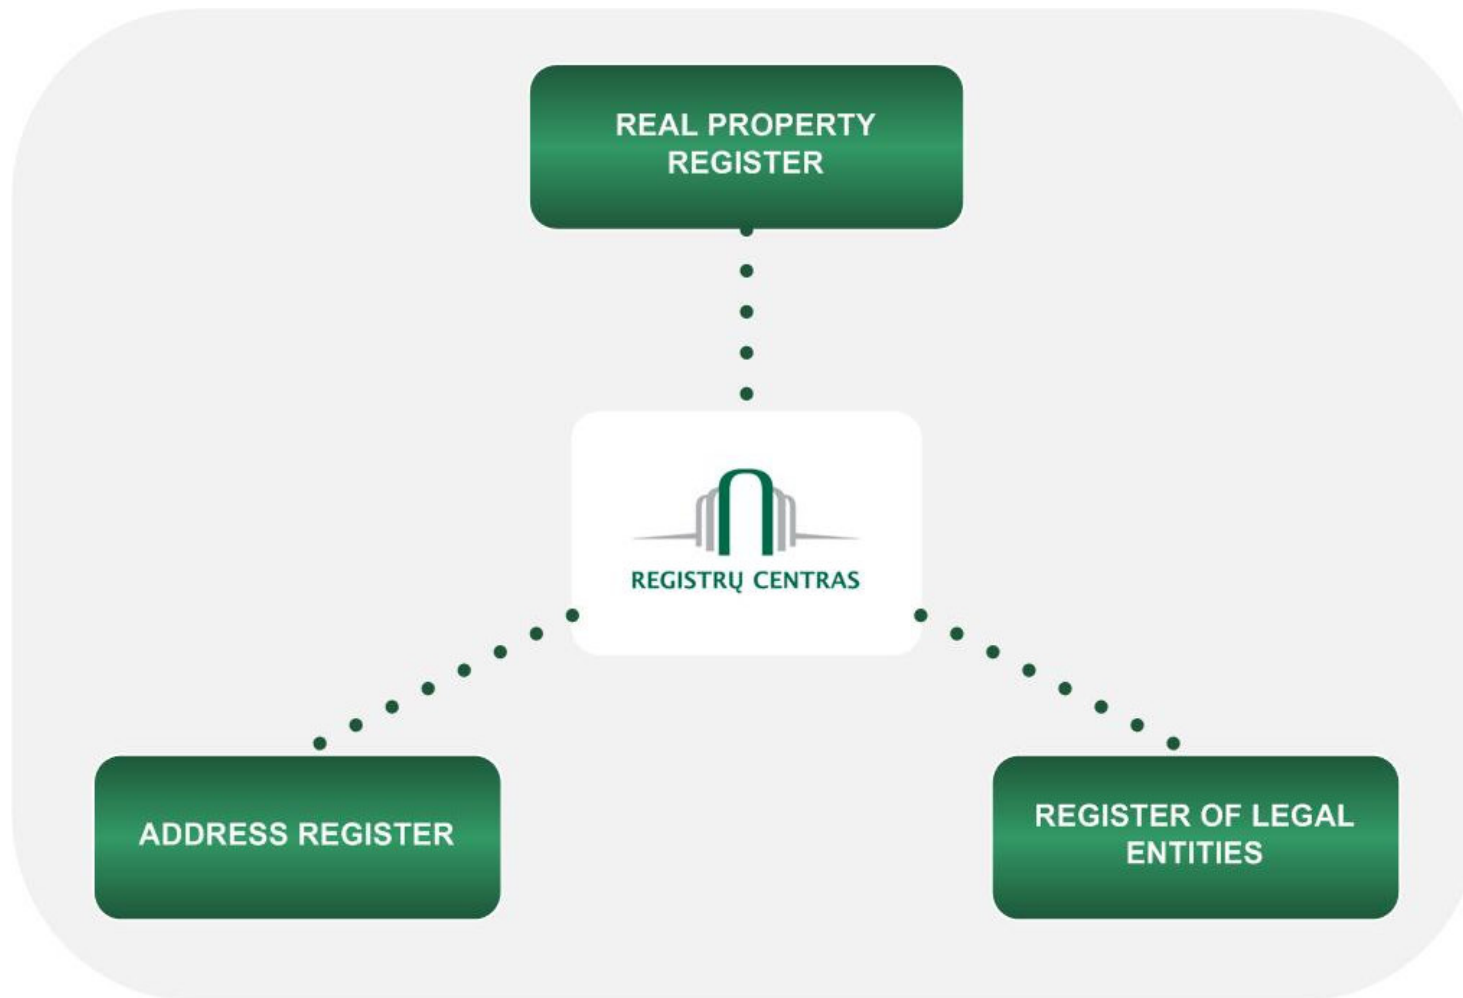

ADDRESS REGISTER OF THE REPUBLIC OF LITHUANIA

Kipras Mensevicius
Head of the Address Register Department
State Enterprise Centre of Registers

E-mail: Kipras.Mensevicius@registrucentras.lt

REGISTERS ADMINISTERED BY THE STATE ENTERPRISE CENTRE OF REGISTERS

**Register of territorial
administrative units, residential
areas and streets of the Republic
of Lithuania**

Restructuring in 2004

**Address Register of the Republic
of Lithuania**

TRANSFER OF DATA TO THE ADDRESS REGISTER DATABASE