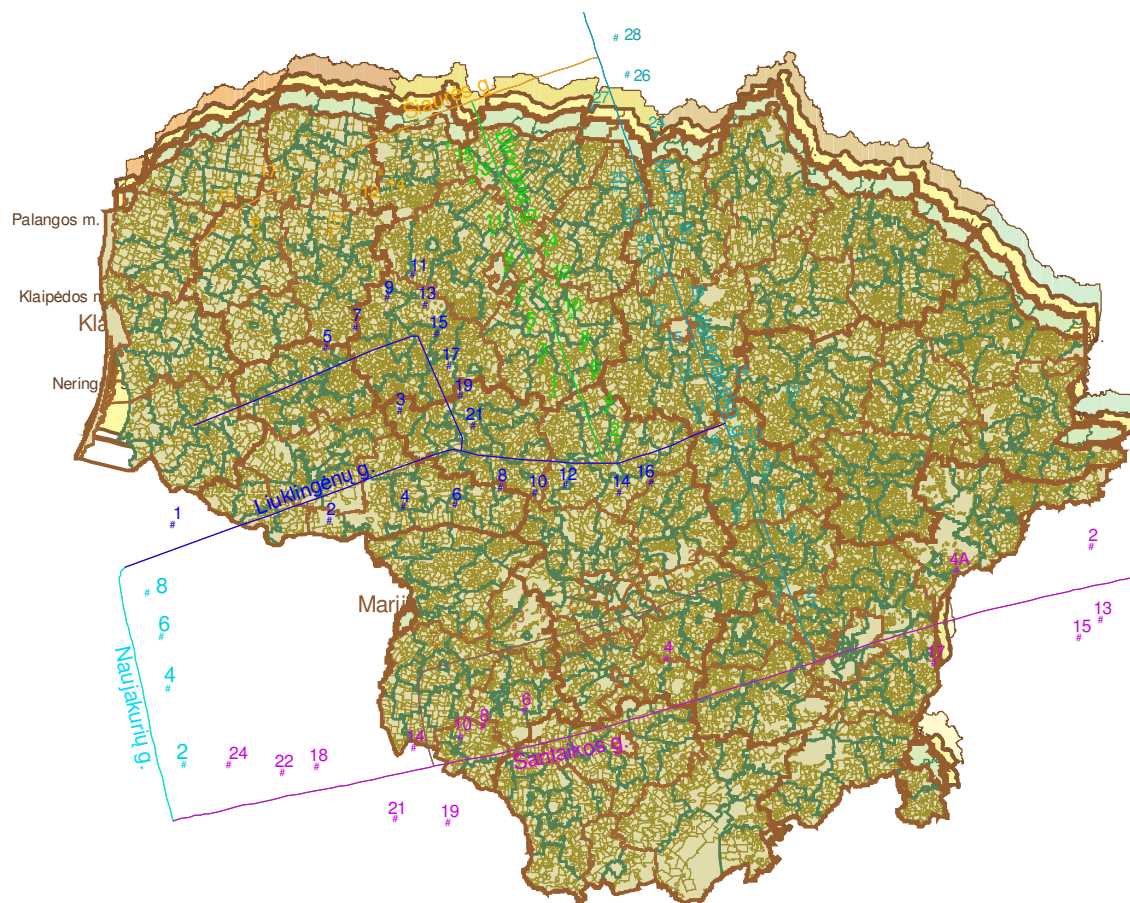

PROVIDERS OF THE ADDRESS REGISTER DATA

- **Ministry of the Interior**
- **State institutions**
- **Municipalities**
- **Provider of universal postal services**

ADDRESS REGISTER OBJECTS

Counties (10)

Municipalities (60)

Wards (549)

Residential areas (21497)

Streets (27312)

Addresses (1292225)

ADDRESS REGISTER IN THE SYSTEM OF STATE REGISTERS

THE WAY THE OFFICIAL NAMES OF RESIDENTIAL AREAS ARE FORMED

Types of residential areas provided for in legal acts:

- city;
- town;
- village.

A PROBLEM RELATED TO THE OFFICIAL NAMES OF RESIDENTIAL AREAS

Types of residential areas in the Address Register:

- City – 103;
- Town – 249;
- Village – 19376;
- **Single-homestead – 1727;**
- **Railway station – 41;**
- **Settlement – 1.**